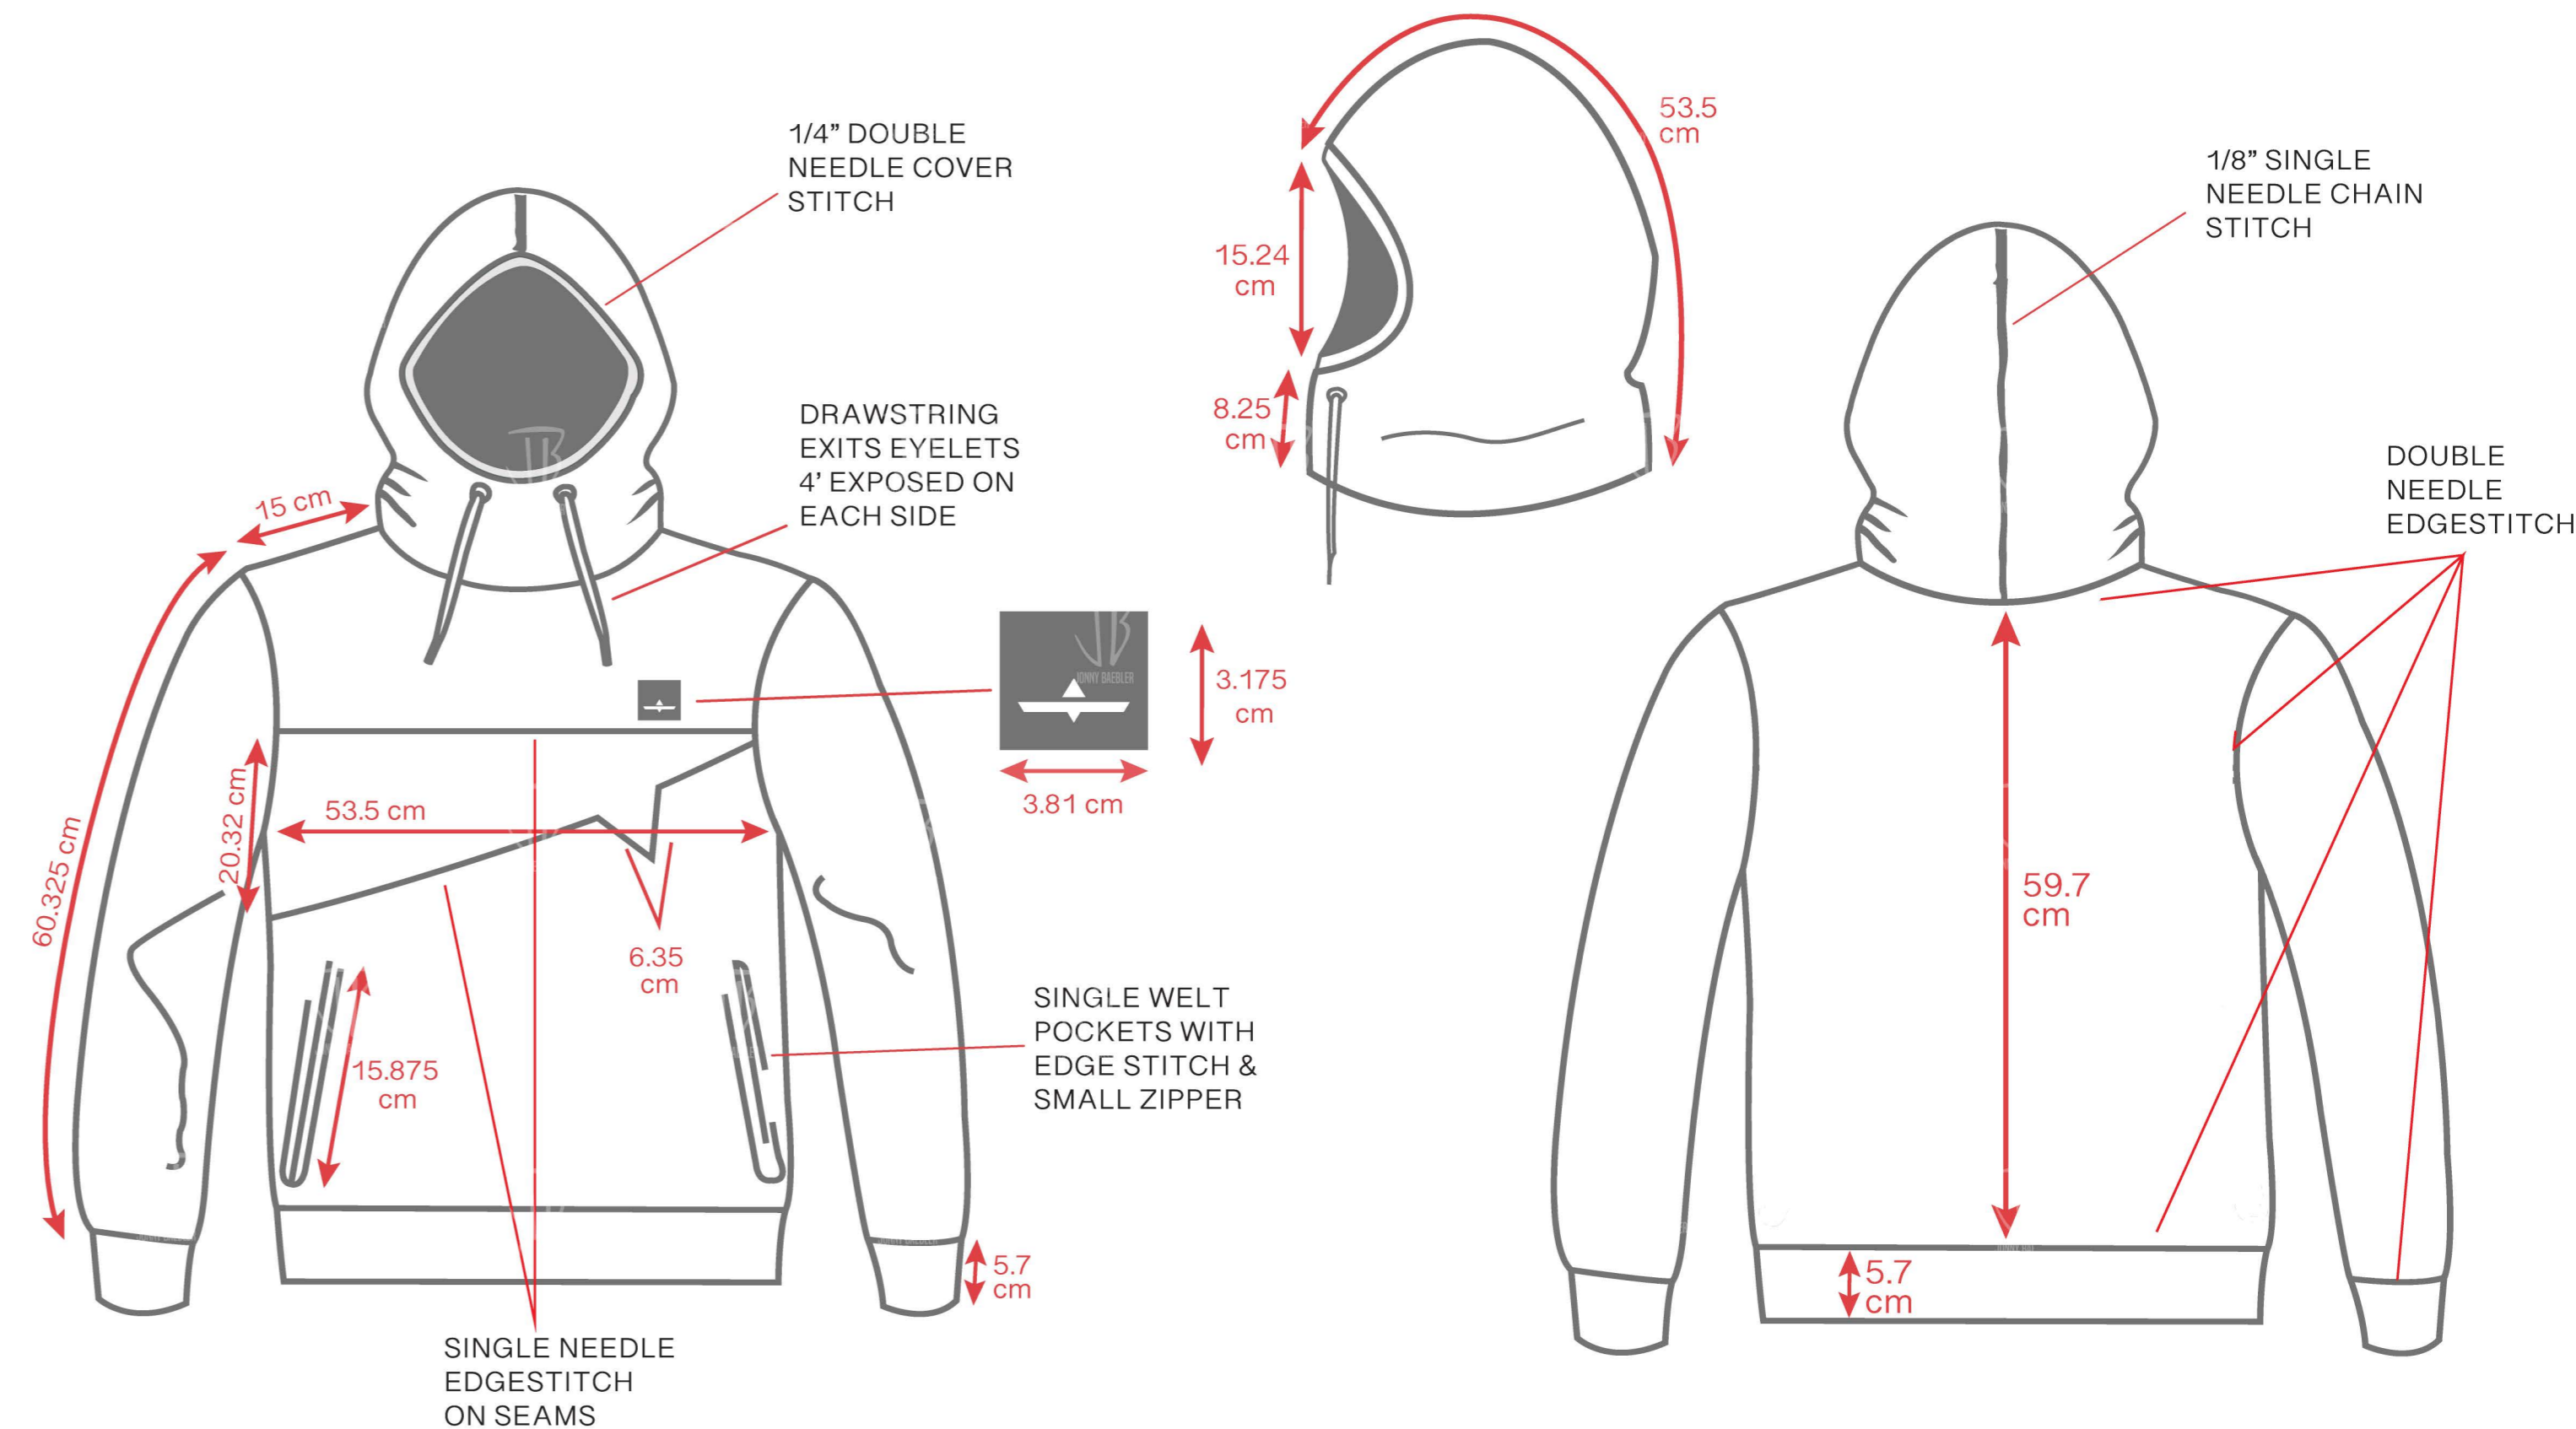

MEASUREMENT & CONSTRUCTION GUIDELINES